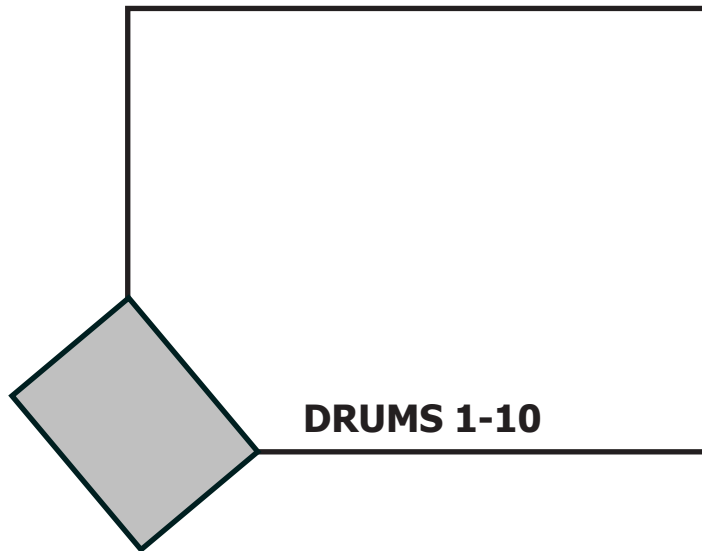

VIRA STAGEPLOT

**GTR. R:
SEND 3**

LEAD VOCAL: SEND 2

**VOCAL MIC
BOOM STAND**

**GTR. L:
SEND 1**

GTR. 15-16

BASS 11-12

DRUMS 1-10

GTR. 13-14

DRUMS: SEND 4 (LINK TO BASS WEDGE)